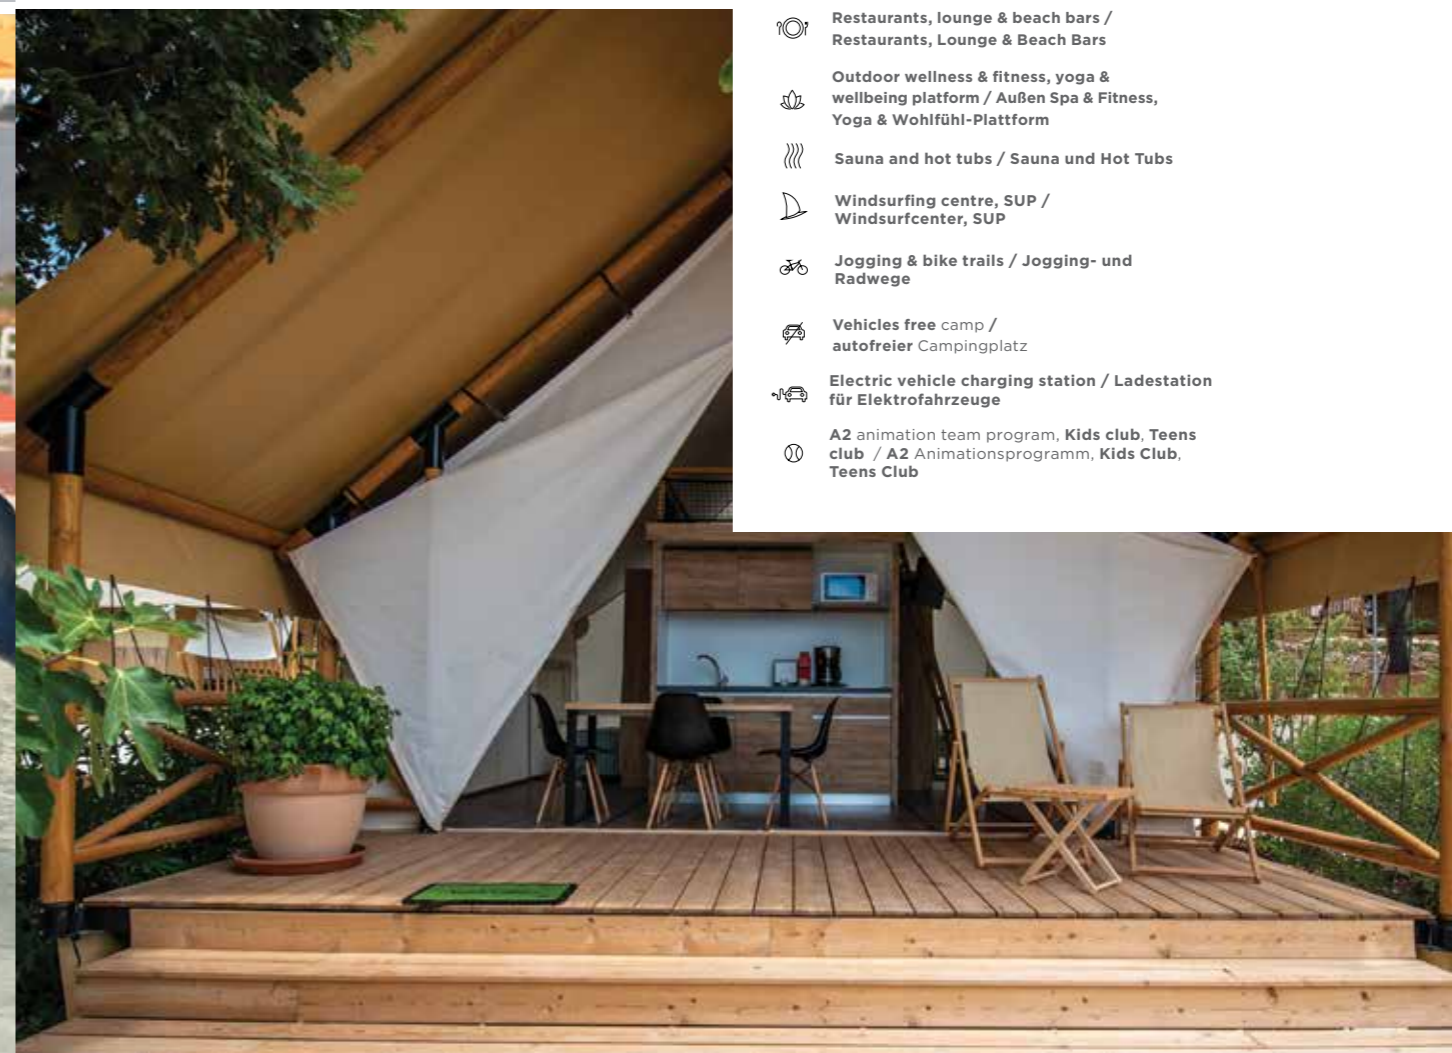

- 199 Glamping tents / Glamping-Zelte
- Restaurants, lounge & beach bars / Restaurants, Lounge & Beach Bars
- Outdoor wellness & fitness, yoga & wellbeing platform / Außen Spa & Fitness, Yoga & Wohlfühl-Plattform
- Sauna and hot tubs / Sauna und Hot Tubs
- Windsurfing centre, SUP / Windsurfcenter, SUP
- Jogging & bike trails / Jogging- und Radwege
- Vehicles free camp / autofreier Campingplatz
- Electric vehicle charging station / Ladestation für Elektrofahrzeuge
- A2 animation team program, Kids club, Teens club / A2 Animationsprogramm, Kids Club, Teens Club